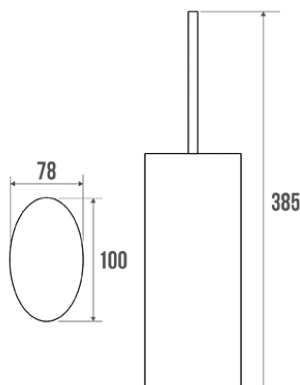

Product data sheet

Information

Designation	ARSIS - Toilet brush & holder, Chrome-plated Stainless steel
Reference	049017

Product advantages

- + Free-standing or wall-mounted.
- + Elegant and design shape.

Description

Free-standing.
Stainless steel body and brass brush. Elliptical shape, 100 x 78 x 385 mm.
Design coordinated with all ARSIS Comfort items.
Perfectly suitable for use in the hospitality industry.
Also available in two colors (white and chrome-plated) , ref. 049817.

Technical characteristics

Finish	Bright polished
Dimensions	100 x 78 x 385 mm
Material	Stainless steel
Packaging	Cardboard box + label
Maintenance	yes
Guarantee	5 years
Gencod	3563390490174
Custom code	7324900010
Technical sheet	No technical sheet available