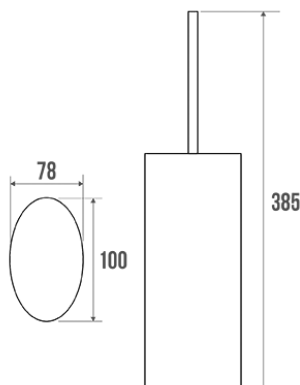

Product data sheet

Information

Designation	ARSIS - Toilet brush & holder, White Epoxy-coated Stainless steel
Reference	049817

Product advantages

- + Free-standing or wall-mounted.
- + Elegant and design shape.

Description

Free-standing.
White epoxy-coated stainless steel body and brass brush. Elliptical shape, 100 x 78 x 385 mm.
Design coordinated with all ARSIS Comfort items.
Perfectly suitable for use in the hospitality industry.
Also available in chrome-plated stainless steel, ref. 049017 .

Design coordinated with all ARSIS Comfort items.
Perfectly suitable for use in the hospitality industry.

Technical characteristics

Finish	Epoxy-coated
Color	White
Dimensions	100 x 78 x 385 mm
Material	Stainless steel
Packaging	Cardboard box + label
Maintenance	yes
Guarantee	5 years
Gencod	3563390498170
Custom code	7324900010
Technical sheet	No technical sheet available
Spare parts	Réf. 049007 : Support de fixation alu chromé, Réf. 049008 : Cache-fixation blanc