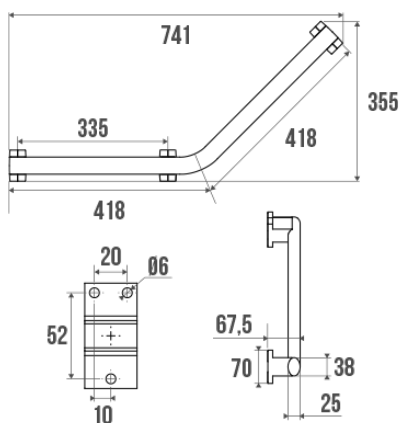

Product data sheet

Information

| | |
|-------------|---|
| Designation | ARSIS 135° angled grab bar, Anthracite grey Epoxy-coated Aluminium, 3 fixing points |
| Reference | 049735 |

Product advantages

- + Elliptic tube for an improved grip.
- + Possible to fit it "to the right" or "to the left".
- + Elegant and design shape.
- + Corrosion resistant warranty.

Description

3 fixing points. 400 x 400 mm symmetric grab bar.
Elliptical tube in anthracite grey epoxy-coated aluminium, 38 x 25 mm.
Anthracite grey epoxy-coated resin flanges and cover plates.
3rd point to be fitted for right or left version.
Screws included.
Anticorrosion warranty.
Design coordinated with all ARSIS Comfort items.
Perfectly suitable for use in the hospitality industry.

Technical characteristics

| | |
|------------------------|---|
| Finish | Epoxy-coated |
| Color | Anthracite grey |
| Dimensions | 400 x 400 mm |
| Diameter Ø | 38 x 25 mm |
| Material | Aluminum |
| Gross weight | 0.860 kg |
| Packaging | Plastic protection bag + Hanger for display |
| CE Marking : safe load | 150 kg |

| | |
|------------------|--|
| Laboratory tests | 225 kg |
| Made in France | yes |
| Maintenance | yes |
| Guarantee | 10 years |
| Net weight | 0.800 kg |
| Gencod | 3563390497357 |
| Custom code | 7615200000 |
| Technical sheet | A04903502_IND_06 |
| Spare parts | Réf. 049007 : Support de fixation alu chromé |