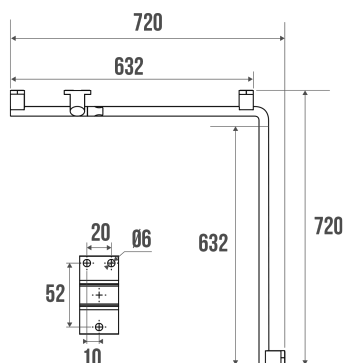

Product data sheet

Information

Designation	ARSIS Two-walls corner grab bar, White Epoxy-coated Aluminium
Reference	049830

Product advantages

- + Make stepping into or out of the shower easier.
- + Elliptic tube for an improved grip.
- + Possible to fit it "to the right" or "to the left".
- + Concealed fixings.

Description

Elliptical tube in white epoxy-coated aluminium, 38 x 25 mm.
90° angled.
White resin cover plates.
3 fixing points. 3rd point to be fitted for right or left version.
Concealed fixing.
Screws included.
Anticorrosion warranty.
Design coordinated with all ARSIS bathroom accessories.
Perfectly suitable for use in the hospitality industry.
Also available with mat chrome-plated coverplates, ref. 049930.

Technical characteristics

Finish	Epoxy-coated
Color	White
Dimensions	632 x 632 mm
Diameter Ø	38 x 25 mm
Material	Aluminum
Gross weight	1.730 kg
Packaging	Cardboard box
CE Marking : safe load	150 kg
Laboratory tests	225 kg

Made in France	yes
Maintenance	yes
Guarantee	10 years
Gencod	3563390498309
Custom code	7615200000
Technical sheet	A04983001_IND_03
Spare parts	Réf. 049007 : Support de fixation alu chromé, Réf. 049008 : Cache-fixation blanc