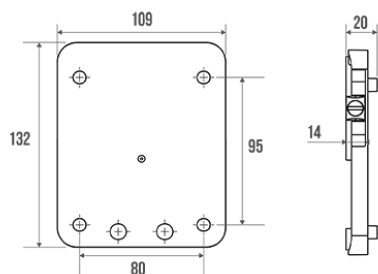

Product data sheet

Arsis
EVOLUTION

Information

Designation Plate adaptor for rail, white
Reference 044710

Product advantages

- + Fitted to make the Arsis hinged bar and armrest removable.
- + Perfect idea for a customised solution.
- + Upgradeable product !

Description

Plate adaptor, white ABS with anodised aluminium rail and bolts. Designed for white products.

Technical characteristics

Finish	Anodized
Color	White
Dimensions	110 x 20 x 132 mm
Material	Aluminum
Gross weight	0.168 kg
Packaging	Box
Made in France	yes
Maintenance	yes
Guarantee	10 years
Gencod	3563390447109
Custom code	7615200000

Technical sheet

[A04772000_IND_02](#)

Spécificité

Designed to make an armrest (ref. 047710 or 047711) or a hinged bar (ref. 047660, 048960) removable. Supplied separately. For wall attachment, requires fixing rail ref. 044240, 044250 or 044260 depending on needs.