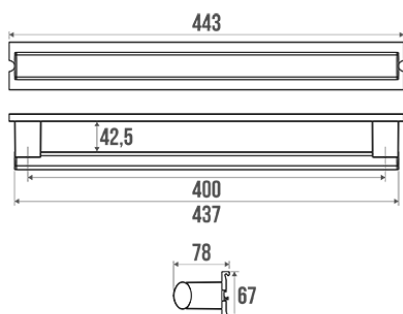

Product data sheet

Arsis
EVOLUTION

Information

Designation Removable grab bar 443 mm, anodised white
Reference 044840

Product advantages

- + Helps maintain stability in the shower to prevent any risk of falling.
- + Removable grab bar.
- + Upgradeable product !

Description

Removable grab bar, white aluminium tube, 38x25 mm, length 443 mm, anodised fixing rail cover. Supplied separately.

Technical characteristics

Finish	Anodized
Color	White
Dimensions	443 mm
Diameter Ø	38 x 25 mm
Material	Aluminum
Gross weight	0.787 kg
Packaging	Cardboard box
CE Marking : safe load	150 kg
Laboratory tests	225 kg
Made in France	yes
Maintenance	yes

Guarantee	10 years
Gencod	3563390448403
Custom code	7615200000
Technical sheet	A04772000_IND_02
Spécificité	Designed for attachment to rails of 400 mm , ref.: 044240 (rail only) or ref.: 044040 (rail + cover). Requires bolts for assembly, ref.: 044700.