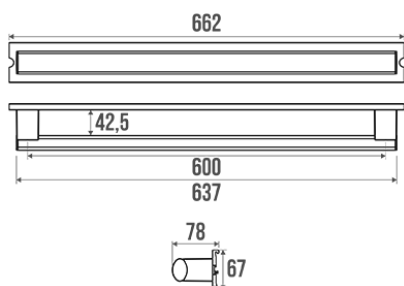

Product data sheet

Arsis
EVOLUTION

Information

Designation Removable grab bar 662 mm, anodised white
Reference 044860

Product advantages

- + Helps maintain stability in the shower to prevent any risk of falling.
- + Removable grab bar.
- + Upgradeable product !

Description

Removable grab bar, white aluminium tube, 38x25 mm, length 662 mm, anodised fixing rail cover. Supplied separately.

Technical characteristics

Finish	Anodized
Color	White
Dimensions	662 x 80 x 67 mm
Diameter Ø	38 x 25 mm
Material	Aluminum
Gross weight	1.132 kg
Packaging	Cardboard box
CE Marking : safe load	150 kg
Laboratory tests	225 kg
Made in France	yes
Maintenance	yes

Guarantee	10 years
Gencod	3563390448601
Custom code	7615200000
Technical sheet	A04772000_IND_02
Spécificité	Designed for attachment to rails of 600 mm , ref.: 044260 (rail only) or ref.: 044060 (rail + cover). Requires bolts for assembly, ref.: 044700.