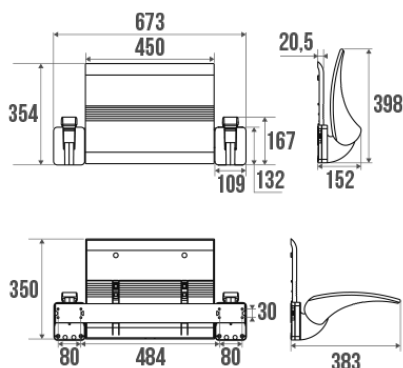

Description

System comprising a backrest and 2 armrests for shower seat, white polymer. Removable system.

Technical characteristics

Color	White
Material	Polymer
Gross weight	2.969 kg
Packaging	Cardboard box + Label
Made in France	yes
Maintenance	yes
Guarantee	10 years
Gencod	3563390477205
Custom code	3922900000
Technical sheet	A04772000_IND_02
Spécificité	The pre-defined combination (backrest + 2 armrests) comprises a wall rail of 600 mm and the plate adaptors for armrests. Cover not included. This combination is upgradeable: depending on needs, the removable armrests can be replaced by hinged bars ref. 048660 ou

048960 or the whole combination can be replaced with a straight removable bar of 600 mm ref. 044860 or a cover, ref. 044360.

Fixing and maintenance advices

Please refer to the instructions.

Fiche produit mise à jour le : 10/01/2024