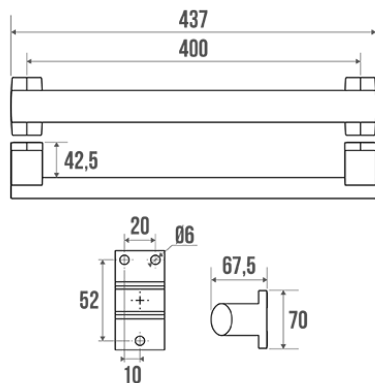

### Information

Designation	Arsis Fantasy straight grab bar 400 mm, Wood and white aluminium cover plates
Reference	049445

### Description

Elliptical tube in white epoxy-coated aluminium, 38 x 25 mm with wooden effect finish.  
Anthracite grey synthetic resin cover plates.  
Perfectly coordinated with the Arsis Fantasy shower seat ref. 047725.

### Technical characteristics

Finish	Epoxy-coated
Color	White & Wood
Dimensions	400 mm
Diameter Ø	38 x 25 mm
Material	Aluminum
Gross weight	0.500 kg
Packaging	Plastic protection bag + Hanger for display
CE Marking : safe load	150 kg
Laboratory tests	225 kg
Made in France	yes

Maintenance	yes
Guarantee	10 years
Net weight	0.445 kg
Gencod	3563390494455
Custom code	7615200000
Technical sheet	<a href="#">A04984002_IND_11</a>
Spare parts	Ref. 049007 : Chrome-plated aluminium wall bracket, Ref. 049008 : White cover plates