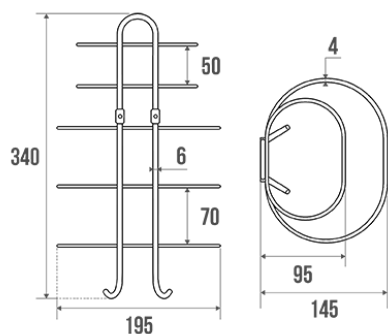

Product data sheet

Information

Designation	LOFT - Towel rack, Chrome-plated Steel
Reference	010185

Description

4-tier towel rack.
Chrome-plated steel wires Ø 4 and 6 mm.

Wall fixings not included.

Technical characteristics

Finish	Chrome-plated
Dimensions	145 x 195 x 340 mm
Diameter Ø	4 mm
Material	Steel
Gross weight	0.420 kg
Packaging	Cardboard box
Made in France	yes
Maintenance	yes
Guarantee	5 years
Gencod	3563390101858
Custom code	7324900010
Technical sheet	No technical sheet available