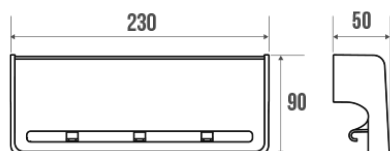

Product data sheet

Information

Designation Arsis shower shelf with hooks, White
Reference 047745

Product advantages

- + Can be clipped directly on the ARSIS bars.
- + Double function: used to put hygiene products and to hang toilet accessories.

Description

Clip-on model: Can be fitted on the Arsis shower bar or straight grab bars.

Technical characteristics

Color	White
Dimensions	230 x 90 x 50 mm
Material	Polymer
Packaging	Plastic protection bag + Hanger for display
Made in France	yes
Maintenance	yes
Guarantee	10 years
Gencod	3563390477458
Custom code	3922900000
Technical sheet	No technical sheet available