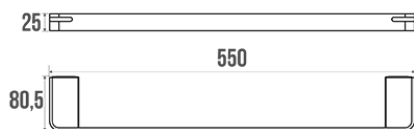

Product data sheet

Information

Designation	ALUR - Single towel rail, mat black powder-coated aluminium
Reference	400712

Product advantages

- + **Modern and simple design.**

Description

Technical characteristics

Color	Mat black
Dimensions	550 x 80.5 x 25 mm
Material	Aluminum
Packaging	Plastic protection bag + Hanger for display
Made in France	yes
Maintenance	yes
Guarantee	5 years
Net weight	0.220 kg
Gencod	3563394007125
Custom code	7615200000
Technical sheet	S00002120_IND_05