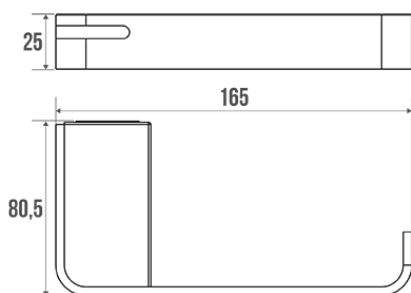

### Technical characteristics

Color	Mat black
Dimensions	165 x 80.5 x 25 mm
Material	Aluminum
Packaging	Plastic protection bag + Hanger for display
Made in France	yes
Maintenance	yes
Guarantee	5 years
Gencod	3563394007132
Custom code	7615200000
Technical sheet	<a href="#">S00002120_IND_05</a>