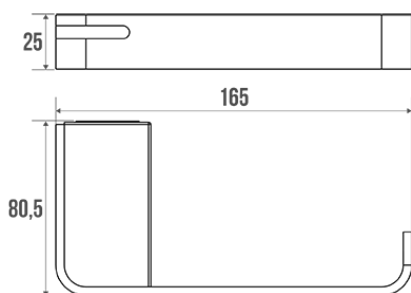

### Technical characteristics

Color	Mat grey
Dimensions	165 x 80.5 x 25 mm
Material	Aluminum
Packaging	Plastic protection bag + Hanger for display
Made in France	yes
Maintenance	yes
Guarantee	5 years
Gencod	3563394009136
Custom code	7615200000
Technical sheet	<a href="#">S00002120_IND_05</a>