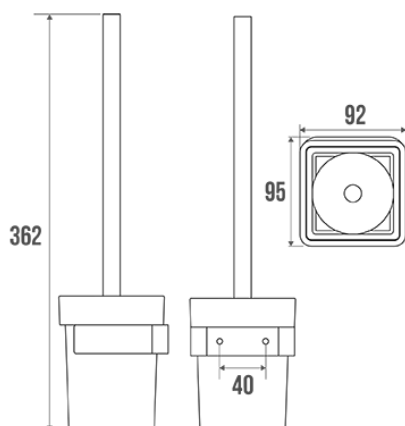

Product data sheet

Information

| | |
|-------------|--|
| Designation | ALUR - Wall-mounted toilet brush & holder, mat white powder-coated aluminium |
| Reference | 400817 |

Product advantages

- + Modern and simple design.

Description

Wall-mounted

Technical characteristics

| | |
|-----------------|---|
| Color | Mat white |
| Dimensions | 362 x 92 x 95 mm |
| Material | Aluminum |
| Packaging | Plastic protection bag + Hanger for display |
| Made in France | yes |
| Maintenance | yes |
| Guarantee | 5 years |
| Gencod | 3563394008177 |
| Custom code | 7615200000 |
| Technical sheet | S00002120_IND_05 |