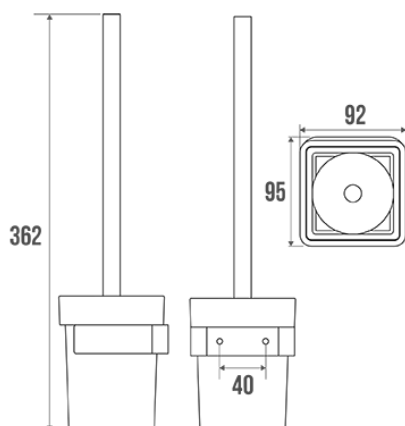

Product data sheet

Information

Designation	ALUR - Wall-mounted toilet brush & holder, mat black powder-coated aluminium
Reference	400717

Product advantages

- + Modern and simple design.

Description

Wall-mounted

Technical characteristics

Color	Mat black
Dimensions	362 x 92 x 95 mm
Material	Aluminum
Packaging	Plastic protection bag + Hanger for display
Made in France	yes
Maintenance	yes
Guarantee	5 years
Gencod	3563394007170
Custom code	7615200000
Technical sheet	S00002120_IND_05