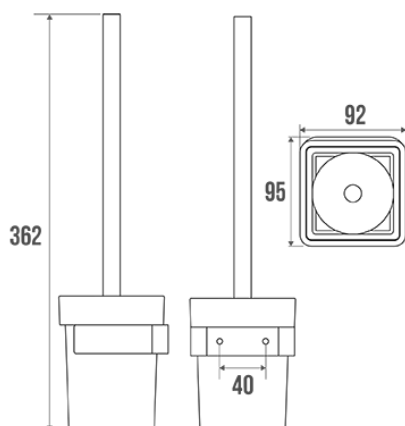

Product data sheet

Information

Designation	ALUR - Wall-mounted toilet brush & holder, mat grey powder-coated aluminium
Reference	400917

Product advantages

- + Modern and simple design.

Description

Wall-mounted

Technical characteristics

Color	Mat grey
Dimensions	362 x 92 x 95 mm
Material	Aluminum
Packaging	Plastic protection bag + Hanger for display
Made in France	yes
Maintenance	yes
Guarantee	5 years
Gencod	3563394009174
Custom code	7615200000
Technical sheet	S00002120_IND_05