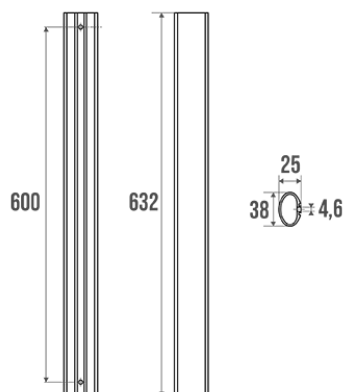

### Information

Designation	600 mm straight section
Reference	041806

### Description

Elliptical tube in epoxy-coated aluminium 38 x 25 mm.  
Can be cut: refer to the specific instructions.

### Technical characteristics

Finish	Epoxy-coated
Color	White
Dimensions	600 mm
Diameter Ø	38 x 25 mm
Material	Aluminum
Made in France	yes
Maintenance	yes
Guarantee	10 years
Net weight	0.370 kg
Gencod	3563390418062