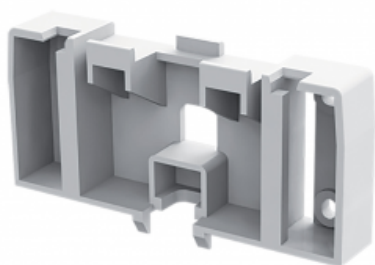

Product data sheet

Information

Designation	ARSIS wall bracket
Reference	047741

Product advantages

- + **Just 1 wall bracket for 2 interchangeable products: shelf and shower seat!**

Description

Polymer.
For assembly with the Arsis shower shelf.
Sold separately.

Technical characteristics

Color	White
Dimensions	140 x 67 x 25 mm
Material	Polymer
Gross weight	0.140 kg
Packaging	Plastic protection bag
Made in France	yes
Maintenance	yes
Guarantee	10 years
Net weight	0.140 kg
Gencod	3563390477410
Custom code	3922900000
Technical sheet	S04773500_IND_08

Fixing and maintenance advices

Recommended height for the horizontal part : 412 mm from the ground. Careful consideration and selection of the appropriate wall fixings according to the wall-mounted support is required to ensure the long life of your accessory. The use of stainless steel screws (\varnothing 4 mm) is highly recommended to prevent corrosion in damp environment. Before drilling, physically hold the product against the wall at desired position and mark the hole locations. All the fixing points must be respected. After installation and before use, make sure that all fixing screws are tightened securely.