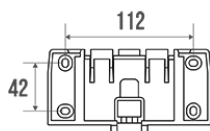

Product data sheet

Information

Designation	ARSIS wall bracket
Reference	047741

Product advantages

- + **Just 1 wall bracket for 2 interchangeable products: shelf and shower seat!**

Description

Polymer.
For assembly with the Arsis shower shelf.
Sold separately.

Technical characteristics

Color	White
Dimensions	140 x 67 x 25 mm
Material	Polymer
Gross weight	0.140 kg
Packaging	Plastic protection bag
Made in France	yes
Maintenance	yes
Guarantee	10 years
Net weight	0.140 kg
Gencod	3563390477410
Custom code	3922900000
Technical sheet	S04773500_IND_08