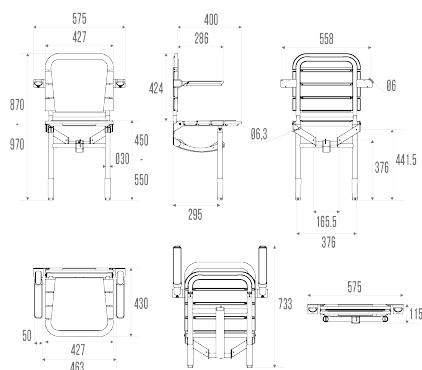

Product data sheet

Information

Designation	ERGONOMIC shower seat with adjustable height
Reference	047825

Product advantages

- + **Adjustable legs: it adjusts to the gradient of the shower base.**
- + **Maximum comfort: with backrest and armrests.**
- + **Ideal for each place space saving when folded.**
- + **Optimum hygiene: removable smooth cushions.**

Description

Foldaway seats with legs whose height can be adjusted to 100 mm and that are equipped with smooth shoes for 450, 500 to 550 mm height (it adjusts to the gradient of the shower base).

White epoxy-coated aluminium tube, Ø 25 mm.

Large size ergonomic seat, 4 curved slats in white polypropylene. Cushions in grey polyurethane like RAL 7012.

Enables users to sit down safely and comfortably while showering.

Safe load of the armrests: 60 kg.

Technical characteristics

Finish	Epoxy-coated
Color	White
Dimensions	575 x 870 x 430 mm
Diameter Ø	25 mm
Material	Aluminum
Packaging	Cardboard box + Label
CE Marking : safe load	150 kg
Laboratory tests	225 kg
Made in France	yes
Maintenance	yes
Guarantee	10 years