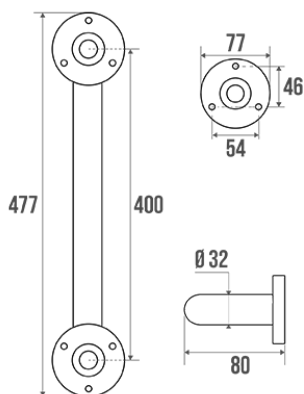

### Information

Designation	400 mm straight grab bar, bright polished stainless steel, Ø 32 mm
Reference	000104

### Description

Bright polished 304 stainless steel tube Ø 32 mm.  
Bright polished stainless steel cover plates and flanges.  
Wall fixings included.  
Incompatible in chlorinated environment.

### Technical characteristics

Finish	Bright polished
Dimensions	400 mm
Material	Stainless steel
Gross weight	0.520 kg
Maximum Weight Capacity	150 kg
Laboratory tests	225 kg
Maintenance	yes
Guarantee	5 years
Net weight	0.520 kg
Gencod	3563390001042
Custom code	7324900010
Technical sheet	No technical sheet available