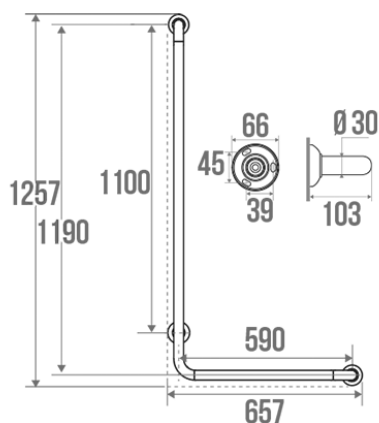

Product data sheet

Information

Designation	L-shaped shower bar, White alu, Right
Reference	049391

Product advantages

- + Help to get up and stand.
- + With slider bracket shower handset.
- + Concealed fixings.
- + Anticorrosion warranty

Description

Supplied with universal clip-on shower rail slider bracket in white ABS.
White epoxy-coated aluminium tube.
White resin cover plates.
90° right corner.

Technical characteristics

Finish	Epoxy-coated
Color	White
Dimensions	1257 x 657 x 103 mm
Diameter Ø	30 mm
Material	Aluminum
Gross weight	1.700 kg
CE Marking : safe load	150 kg
Laboratory tests	225 kg
Made in France	yes

Maintenance	yes
Guarantee	10 years
Gencod	3563390493915
Custom code	7615200000
Technical sheet	A49130137_IND_09

Fixing and maintenance advices

Recommended height for the horizontal part : 800 mm from the ground. Grab bars provide support and added safety if properly fitted in accordance with our technical instructions. Careful consideration and selection of the appropriate wall fixings according to the wall-mounted support is required to ensure the long life of your accessory. The use of stainless steel screws (\varnothing 4 mm) is highly recommended to prevent corrosion in damp environment. Before drilling, physically hold the product against the wall at desired position and mark the hole locations. All the fixing points must be respected. After installation and before use, make sure that all fixing screws are tightened securely. DO NOT use the grab bar as a step. DO NOT sit on or hang from the grab bar.