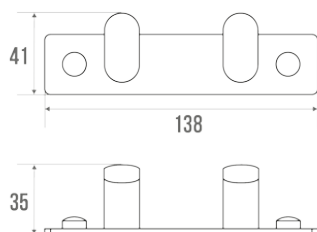

Product data sheet

Information

Designation PURE - Double robe hook, Chrome-plated Brass
Reference 300132

Product advantages

+ Smart and contemporary design.

Description

Wall fixings included.

Technical characteristics

Finish	Chrome-plated
Dimensions	30 x 138 mm
Diameter Ø	138
Material	Brass
Packaging	Box
Maintenance	yes
Guarantee	5 years
Gencod	3563390000000
Custom code	7418200090
Technical sheet	No technical sheet available