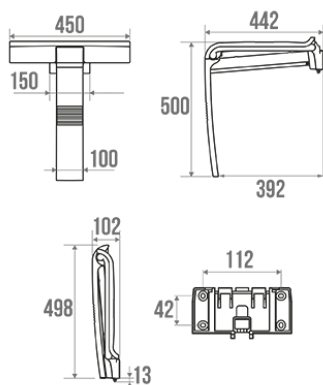

Description

Aluminum base and customized oxide-colored finish.
Large 450 mm ergonomic anthracite polymer seat, mounted on 25 mm Ø anthracite epoxy aluminum frame.
Anti-theft locking position.
Can be unclipped from its wall bracket for maintenance and occasional use in public areas.
Shelf can be mounted on bracket in place of seat (Ref. 047733).
Perfectly coordinates with Arsis Fantasy 400 mm straight handrail, Ref. 049449.

Standard height 500 mm.
Screws included.
Invisible fastenings.
The design of this product is coordinated with the Arsis Fantasy shower rail.
Perfectly suited to the hotel industry.

Technical characteristics

Finish	Epoxy-coated
Color	Anthracite & Oxide
Dimensions	442 x 450 x 500 mm
Diameter Ø	25 mm
Material	Polymer & Aluminium
Gross weight	3.300 kg
Packaging	Cardboard box
CE Marking : safe load	150 kg
Laboratory tests	225 kg
Made in France	yes

Maintenance	yes
Guarantee	10 years
Net weight	3.300 kg
Gencod	3563390477496
Custom code	7615200000
Technical sheet	A13570016_IND_13
Spare parts	Réf. : 049742 : Clavette rouge.

Fixing and maintenance advices