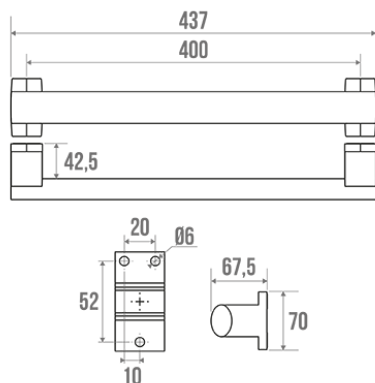

### Description

38 x 25 mm elliptical tube in anthracite epoxy aluminum with customized oxide finish. Fixing caps in gloss black synthetic resin. Coordinates perfectly with Arsis Fantasy shower seat ref. 047749.

### Technical characteristics

Finish	Epoxy-coated
Color	Anthracite & Oxide
Dimensions	400 mm
Diameter Ø	38 x 25 mm
Material	Aluminum
Gross weight	0.500 kg
Packaging	Plastic protection bag + Hanger for display
CE Marking : safe load	150 kg
Laboratory tests	225 kg
Made in France	yes
Maintenance	yes