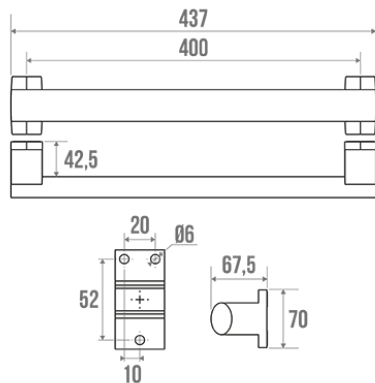

Description

38 x 25 mm elliptical tube in matte black epoxy aluminum with customized oxide finish.
Fixing caps in gloss black synthetic resin.
Coordinates perfectly with Arsis Fantasy shower seat ref. 047749.

Screws included.
The design of this product is coordinated with the Arsis Fantasy shower seat.
Perfectly suited to the hotel industry.

Technical characteristics

Finish	Epoxy-coated
Color	White & Quartz
Diameter Ø	38 x 25 mm
Material	Aluminum
Gross weight	0.500 kg
Packaging	Plastic protection bag + Hanger for display
CE Marking : safe load	150 kg
Laboratory tests	225 kg
Made in France	yes
Maintenance	yes
Guarantee	10 years