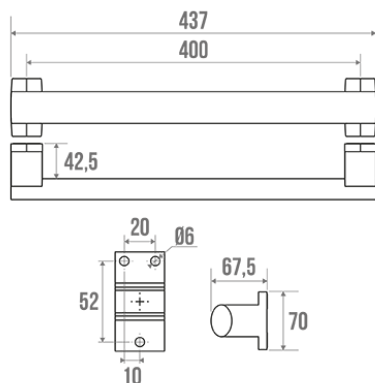

Product data sheet

Information

Designation Arsis Full Black 400 mm straight bar, matt black
Reference 049541

Product advantages

- + Improved grip thanks to elliptical tube.
- + Aesthetic design.
- + Total anti-corrosion guarantee.

Description

38 x 25 mm elliptical tube in matt black aluminium. Fixing caps in gloss black synthetic resin.

Screws included.
The design of this product is coordinated with the accessories in the Arsis range.
Perfectly suited to the hotel trade.

Technical characteristics

Finish	Epoxy-coated
Color	Mat black
Dimensions	400 mm
Diameter Ø	38 x 25 mm
Material	Aluminum
Gross weight	0.500 kg
Packaging	Plastic protection bag + Hanger for display
CE Marking : safe load	150 kg
Laboratory tests	225 kg
Made in France	yes
Maintenance	yes

Guarantee	10 years
Net weight	0.445 kg
Gencod	3563390495414
Custom code	7615200000
Technical sheet	A04984002_IND_11
Spare parts	Réf. 049007 : Support de fixation alu chromé
Spécificité	Incompatible dans les milieux chlorés.