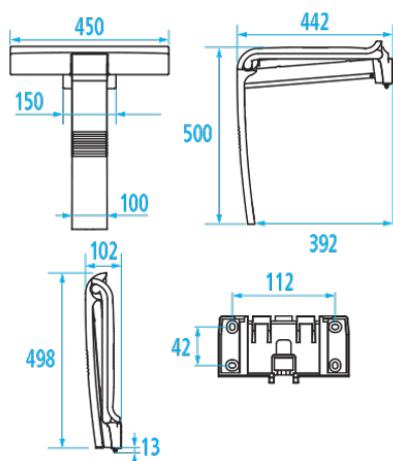

Product data sheet

Information

Designation Arsis removable shower tray, matt black
Reference 047733

Product advantages

- + Detachable and interchangeable with Arsis shower seat.
- + Ideal for taking care of your feet or legs in the shower: no more risk of slipping!
- + Multifunctional: can also be used to place hygiene products.
- + Upgradeable!

Description

Clip-on model to replace shower seat.

The design of this product is coordinated with Arsis shower rails.
Perfectly suited to the hotel industry.

Technical characteristics

Color	Mat black
Dimensions	97 x 230 x 78 mm
Material	Polymer
Gross weight	0.340 kg
Packaging	Cardboard box + label
Made in France	yes
Maintenance	yes

Guarantee	10 years
Gencod	3563390477335
Custom code	3922900000
Technical sheet	S04773500_IND_08

Fixing and maintenance advices

Cette tablette est à clipser sur le support mural du siège de douche Arsis. (cf conseil de pose du siège Arsis ou de la tablette de douche à fixer).
Pour garantir la sécurité de l'utilisateur, il est formellement déconseillé de monter debout sur la tablette.