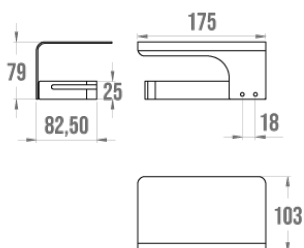

Product data sheet

Information

Designation ALUR - Toilet Paper Dispenser with shelf, Matt Black
Reference 400714

Product advantages

- + Easy assembly.
- + Invisible fasteners.
- + Clean, stylish lines.

Description

Powder-coated folded aluminum, 4 mm thick. Polymer fixing caps.

Technical characteristics

Color	Mat black
Dimensions	175 x 103 x 79 mm
Material	Aluminum
Made in France	yes
Maintenance	yes
Guarantee	5 years
Gencod	3563394007149
Custom code	7615200000
Technical sheet	S00002120_IND_05