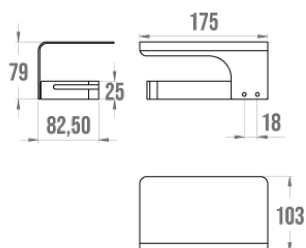

### Information

Designation ALUR - Toilet Paper Dispenser with shelf, Matt White  
Reference 400814

### Description

Powder-coated folded aluminum, 4 mm thick. Polymer fixing caps.

### Technical characteristics

Color	Mat white
Dimensions	175 x 103 x 79 mm
Material	Aluminum
Made in France	yes
Maintenance	yes
Guarantee	5 years
Gencod	3563394008146
Custom code	7615200000
Technical sheet	<a href="#">S00002120_IND_05</a>