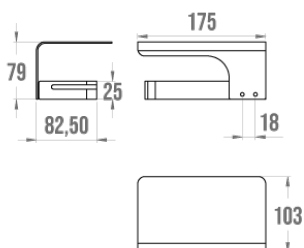

Product data sheet

Information

Designation ALUR - Toilet Paper Dispenser with shelf, Matt Grey
Reference 400914

Product advantages

- + Easy assembly.
- + Invisible fasteners.
- + Clean, stylish lines.

Description

Powder-coated folded aluminum, 4 mm thick. Polymer fixing caps.

Technical characteristics

Color	Mat grey
Dimensions	175 x 103 x 79 mm
Material	Aluminum
Made in France	yes
Maintenance	yes
Guarantee	5 years
Gencod	3563394009143
Custom code	7615200000
Technical sheet	S00002120_IND_05