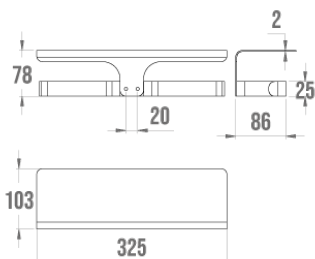

Product data sheet

Information

Designation ALUR - Double Toilet Paper Dispenser with shelf, Matt Black
Reference 400715

Product advantages

- + Easy assembly.
- + Invisible fasteners.
- + Clean, stylish lines.

Description

Powder-coated folded aluminum, 4 mm thick. Polymer fixing caps.

Technical characteristics

Color	Mat black
Dimensions	325 x 103 x 78 mm
Material	Aluminum
Made in France	yes
Maintenance	yes
Guarantee	5 years
Gencod	3563394007156
Custom code	7615200000
Technical sheet	S00002120_IND_05