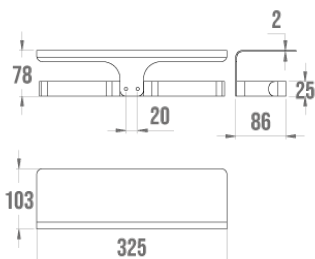

Product data sheet

Information

Designation ALUR - Double Toilet Paper Dispenser with shelf, Matt White
Reference 400815

Product advantages

- + Easy assembly.
- + Invisible fasteners.
- + Clean, stylish lines.

Description

Powder-coated folded aluminum, 4 mm thick. Polymer fixing caps.

Technical characteristics

Color	Mat white
Dimensions	325 x 103 x 78 mm
Material	Aluminum
Made in France	yes
Maintenance	yes
Guarantee	5 years
Gencod	3563394008153
Custom code	7615200000
Technical sheet	S00002120_IND_05