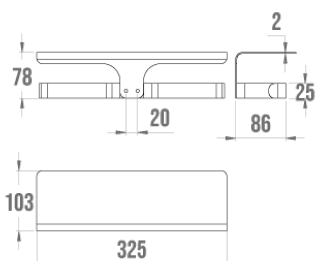

Product data sheet

Information

Designation ALUR - Double Toilet Paper Dispenser with shelf, Matt Grey
Reference 400915

Product advantages

- + Easy assembly.
- + Invisible fasteners.
- + Clean, stylish lines.

Description

Powder-coated folded aluminum, 4 mm thick. Polymer fixing caps.

Technical characteristics

Color	Mat grey
Dimensions	325 x 103 x 78 mm
Material	Aluminum
Made in France	yes
Maintenance	yes
Guarantee	5 years
Gencod	3563394009150
Custom code	7615200000
Technical sheet	S00002120_IND_05