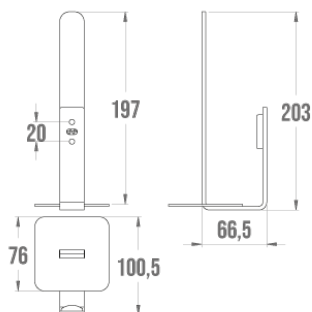

### Description

Powder-coated folded aluminum, 4 mm thick. Polymer fixing caps.

### Technical characteristics

Color	Mat black
Dimensions	100.5 x 66.5 x 203 mm
Material	Aluminum
Made in France	yes
Maintenance	yes
Guarantee	5 years
Gencod	3563394007163
Custom code	7615200000
Technical sheet	<a href="#">S00002120_IND_05</a>