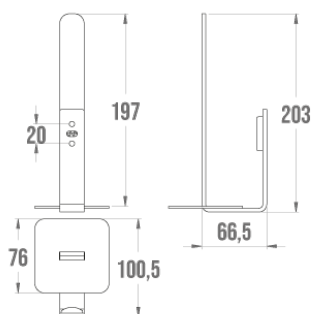

Product data sheet

Information

Designation ALUR - Toilet Paper store, Matt White
Reference 400816

Product advantages

- + Easy assembly.
- + Invisible fasteners.
- + Clean, stylish lines.

Description

Powder-coated folded aluminum, 4 mm thick. Polymer fixing caps.

Technical characteristics

Color	Mat white
Dimensions	100.5 x 66.5 x 203 mm
Material	Aluminum
Made in France	yes
Maintenance	yes
Guarantee	5 years
Gencod	3563394008160
Custom code	7615200000
Technical sheet	S00002120_IND_05