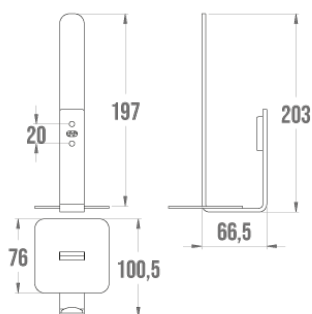

### Description

Powder-coated folded aluminum, 4 mm thick. Polymer fixing caps.

### Technical characteristics

Color	Mat grey
Dimensions	100.5 x 66.5 x 203 mm
Material	Aluminum
Made in France	yes
Maintenance	yes
Guarantee	5 years
Gencod	3563394009167
Custom code	7615200000
Technical sheet	<a href="#">S00002120_IND_05</a>