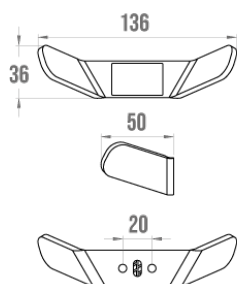

Product data sheet

Information

Designation	ALUR - Double Bathrobe Hook, Matt Black
Reference	400719

Product advantages

- + Easy assembly.
- + Invisible fasteners.
- + Clean, stylish lines.

Description

Powder-coated folded aluminum, 4 mm thick. Polymer fixing caps.

Technical characteristics

Color	Mat black
Dimensions	136 x 36 mm
Material	Aluminum
Made in France	yes
Maintenance	yes
Guarantee	5 years
Net weight	0.470 kg
Gencod	3563394007194
Custom code	7615200000
Technical sheet	S00002120_IND_05