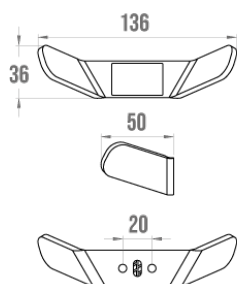

Product data sheet

Information

Designation ALUR - Double Bathrobe Hook, Matt White
Reference 400819

Product advantages

- + Easy assembly.
- + Invisible fasteners.
- + Clean, stylish lines.

Description

Powder-coated folded aluminum, 4 mm thick. Polymer fixing caps.

Technical characteristics

Color	Mat white
Dimensions	136 x 36 mm
Material	Aluminum
Made in France	yes
Maintenance	yes
Guarantee	5 years
Net weight	0.470 kg
Gencod	3563394008191
Custom code	7615200000
Technical sheet	S00002120_IND_05