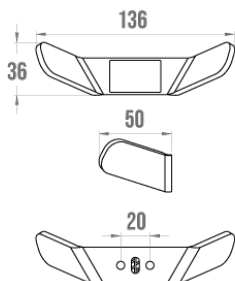

### Information

Designation ALUR - Double Bathrobe Hook, Matt Grey  
Reference 400919

### Description

Powder-coated folded aluminum, 4 mm thick. Polymer fixing caps.

### Technical characteristics

Color	Mat grey
Dimensions	136 x 36 mm
Material	Aluminum
Made in France	yes
Maintenance	yes
Guarantee	5 years
Net weight	0.470 kg
Gencod	3563394009198
Custom code	7615200000
Technical sheet	<a href="#">S00002120_IND_05</a>