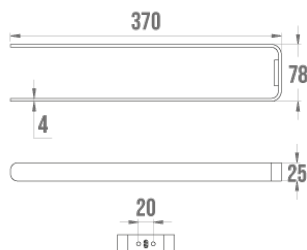

Product data sheet

Information

Designation ALUR - Towel rack with 2 static bars, Matt Grey
Reference 400920

Product advantages

- + Easy assembly.
- + Invisible fasteners.
- + Clean, stylish lines.

Description

Powder-coated folded aluminum, 4 mm thick. Polymer fixing caps.

Technical characteristics

Color	Mat grey
Dimensions	370 x 78 mm
Material	Aluminum
Made in France	yes
Maintenance	yes
Guarantee	5 years
Gencod	3563394009204
Custom code	7615200000
Technical sheet	S00002120_IND_05