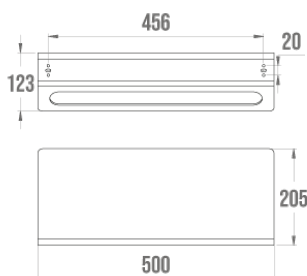

### Description

Powder-coated folded aluminum, 4 mm thick. Polymer fixing caps.

### Technical characteristics

Color	Mat black
Dimensions	500 x 205 x 123 mm
Material	Aluminum
Made in France	yes
Maintenance	yes
Guarantee	5 years
Gencod	3563394007217
Custom code	7615200000
Technical sheet	<a href="#">S00002120_IND_05</a>