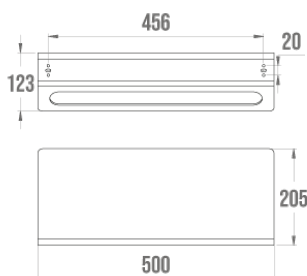

Product data sheet

Information

Designation Alur - Towel rack, Matt White
Reference 400821

Product advantages

- + Easy assembly.
- + Invisible fasteners.
- + Clean, stylish lines.

Description

Powder-coated folded aluminum, 4 mm thick. Polymer fixing caps.

Technical characteristics

Color	Mat white
Dimensions	500 x 205 x 123 mm
Material	Aluminum
Made in France	yes
Maintenance	yes
Guarantee	5 years
Gencod	3563394008214
Custom code	7615200000
Technical sheet	S00002120_IND_05