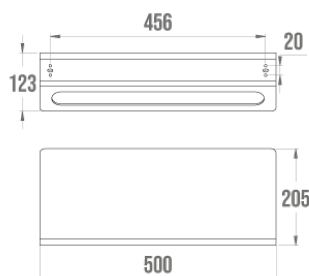

Product data sheet

Information

Designation Alur - Towel rack, Matt grey
Reference 400921

Product advantages

- + Easy assembly.
- + Invisible fasteners.
- + Clean, stylish lines.

Description

Powder-coated folded aluminum, 4 mm thick. Polymer fixing caps.

Technical characteristics

Color	Mat grey
Dimensions	500 x 205 x 123 mm
Material	Aluminum
Made in France	yes
Maintenance	yes
Guarantee	5 years
Gencod	3563394009211
Custom code	7615200000
Technical sheet	S00002120_IND_05