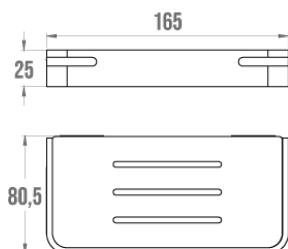

Product data sheet

Information

Designation ALUR - Soap dish, matt black
Reference 400722

Product advantages

- + Easy assembly.
- + Invisible fasteners.
- + Clean, stylish lines.

Description

Powder-coated folded aluminum, 4 mm thick. Polymer fixing caps.

Technical characteristics

Color	Mat black
Dimensions	165 x 80.5 x 25 mm
Material	Aluminum
Made in France	yes
Maintenance	yes
Guarantee	5 years
Gencod	3563394007224
Custom code	7615200000
Technical sheet	S00002120_IND_05