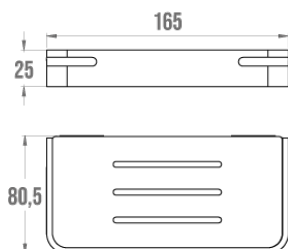

Product data sheet

Information

Designation ALUR - Soap dish, matt grey
Reference 400922

Product advantages

- + Easy assembly.
- + Invisible fasteners.
- + Clean, stylish lines.

Description

Powder-coated folded aluminum, 4 mm thick. Polymer fixing caps.

Technical characteristics

Color	Mat grey
Dimensions	165 x 80.5 x 25 mm
Material	Aluminum
Made in France	yes
Maintenance	yes
Guarantee	5 years
Gencod	3563394009228
Custom code	7615200000
Technical sheet	S00002120_IND_05