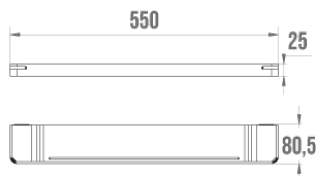

Product data sheet

Information

Designation ALUR - Washbasin shelf, matt white
Reference 400823

Product advantages

- + Easy assembly.
- + Invisible fasteners.
- + Clean, stylish lines.

Description

Powder-coated folded aluminum, 4 mm thick. Polymer fixing caps.

Technical characteristics

Color	Mat white
Dimensions	550 x 80.5 x 25 mm
Material	Aluminum
Made in France	yes
Maintenance	yes
Guarantee	5 years
Net weight	0.650 kg
Gencod	3563394008238
Custom code	7615200000
Technical sheet	S00002120_IND_05