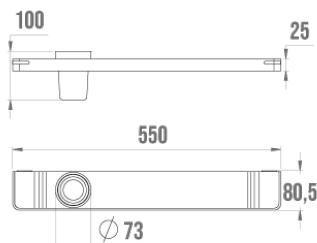

Product data sheet

Information

Designation ALUR - Washbasin shelf with glass holder, matt back
Reference 400724

Product advantages

- + Easy assembly.
- + Invisible fasteners.
- + Clean, stylish lines.

Description

Powder-coated folded aluminum, 4 mm thick. Polymer fixing caps.

Technical characteristics

Color	Mat black
Dimensions	550 x 80.5 x 25 mm
Material	Aluminum
Made in France	yes
Maintenance	yes
Guarantee	5 years
Gencod	3563394007248
Custom code	7615200000
Technical sheet	S00002120_IND_05