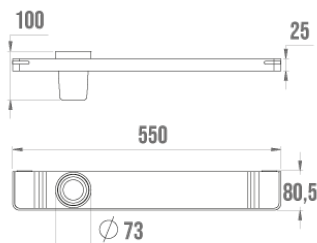

Product data sheet

Information

Designation ALUR - Washbasin shelf with glass holder, matt grey
Reference 400924

Product advantages

- + Easy assembly.
- + Invisible fasteners.
- + Clean, stylish lines.

Description

Powder-coated folded aluminum, 4 mm thick. Polymer fixing caps.

Technical characteristics

Color	Mat grey
Dimensions	550 x 80.5 x 25 mm
Material	Aluminum
Made in France	yes
Maintenance	yes
Guarantee	5 years
Gencod	3563394009242
Custom code	7615200000
Technical sheet	S00002120_IND_05