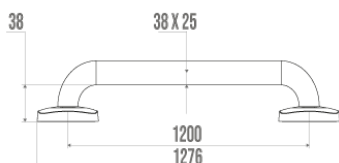

Product data sheet

Information

Designation Barre droite 1200 mm avec coude, ErgoLife, Nylon blanc
Reference 045210

Product advantages

- + **Soft, warm feel.**
- + **Optimum grip: elliptical tube.**
- + **2 versions: with or without bases**

Description

Multi-component : Nylon + steel profile. Elliptical tube 38 x 25 mm for better grip.
Soft, warm feel.

Stainless steel screws included.

Technical characteristics

Color	White
Dimensions	1200 mm
Diameter Ø	38 x 25 mm
Material	Nylon & Steel
Gross weight	1.164 kg
Packaging	Plastic protection bag + Hanger for display
CE Marking : safe load	120 kg
Laboratory tests	225 kg
Made in France	yes
Maintenance	yes
Guarantee	10 years